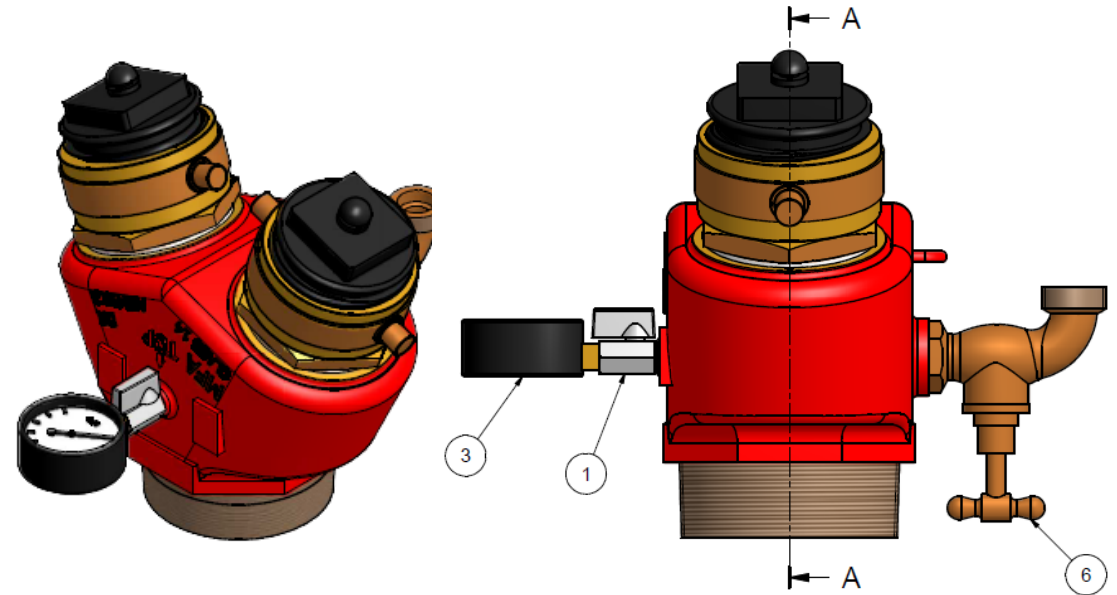

RELIANCE -TANK BOOSTER - REAR ENTRY 100NB

ITEM	QTY	DESCRIPTION
1	1	1/4" BRASS MINI M/F BALL VALVE
2	1	REAR ENTRY BOOSTER S/FINIS GM 100 BSP
3	1	63mm X 250kpa PRESSURE GAUGE
4	2	65 QRT RING MACH GM
5	2	SHORT TAIL 62mm
6	1	HOSE COCK 20mm
7	2	65QRT NEOPRENE WASHER
8	2	65QRT PLASTIC COMPLETE PLUG