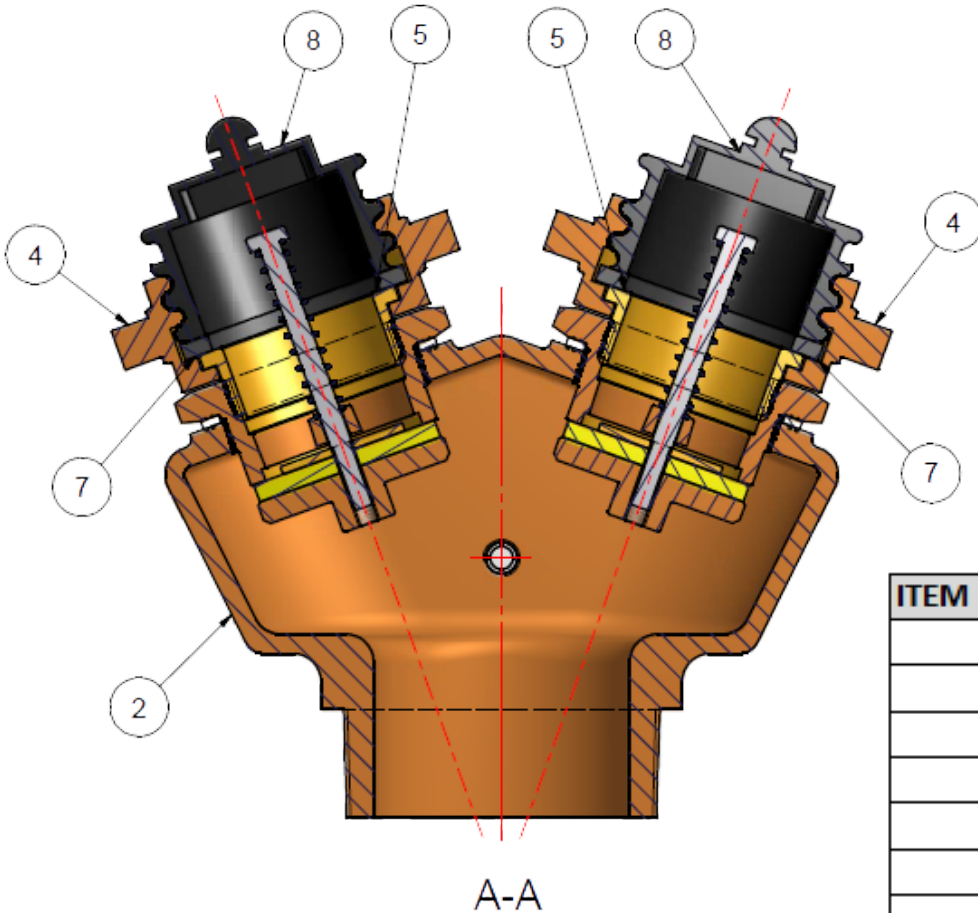

RELIANCE -TANK BOOSTER - REAR ENTRY 100NB

ITEM	QTY	DESCRIPTION
1	1	1/4" BRASS MINI M/F BALL VALVE
2	1	REAR ENTRY BOOSTER S/FINIS GM 100 BSP
3	1	63mm X 250kpa PRESSURE GAUGE
4	2	65 QRT RING MACH GM
5	2	SHORT TAIL 62mm
6	1	HOSE COCK 20mm
7	2	65QRT NEOPRENE WASHER
8	2	65QRT PLASTIC COMPLETE PLUG