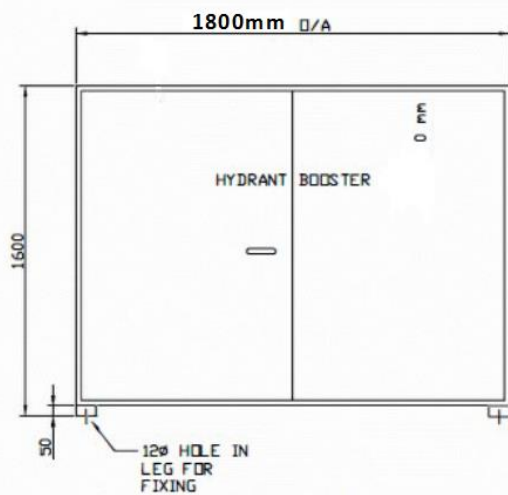

COLOUR RED
DOORS SWING BACK 180°
MATERIAL

Dimensions: 1600h x 1800w x 750d inc 003 Lock

Note: Wording on cabinet to be confirmed prior to ordering.